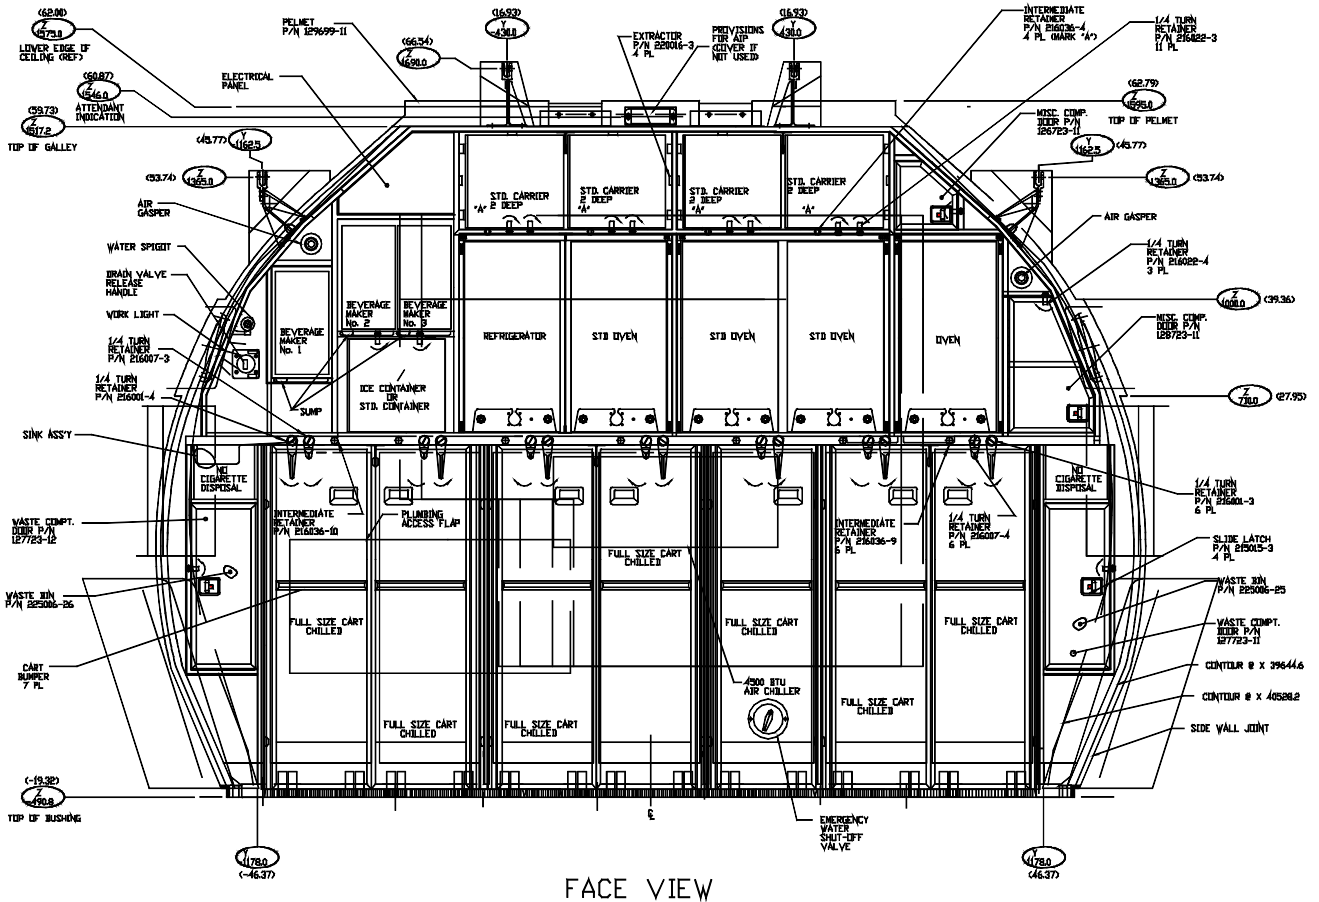

DRIESSEN
AIRCRAFT INTERIOR SYSTEMS

COMPONENT MAINTENANCE MANUAL
PART NO. 101790

FACE VIEW

101790-1,-201
(A321-200)
Applicable Inserts
Figure 3 (SHEET 1 OF 2)

Galley 2

25-33-89

Page 6
Nov 30/99

DRIESSEN
 AIRCRAFT INTERIOR SYSTEMS
COMPONENT MAINTENANCE MANUAL
PART NO. 101791

FACE VIEW

Galley 5

Applicable Inserts (A321-200)
Figure 3 (SHEET 1 OF 3)

25-33-90