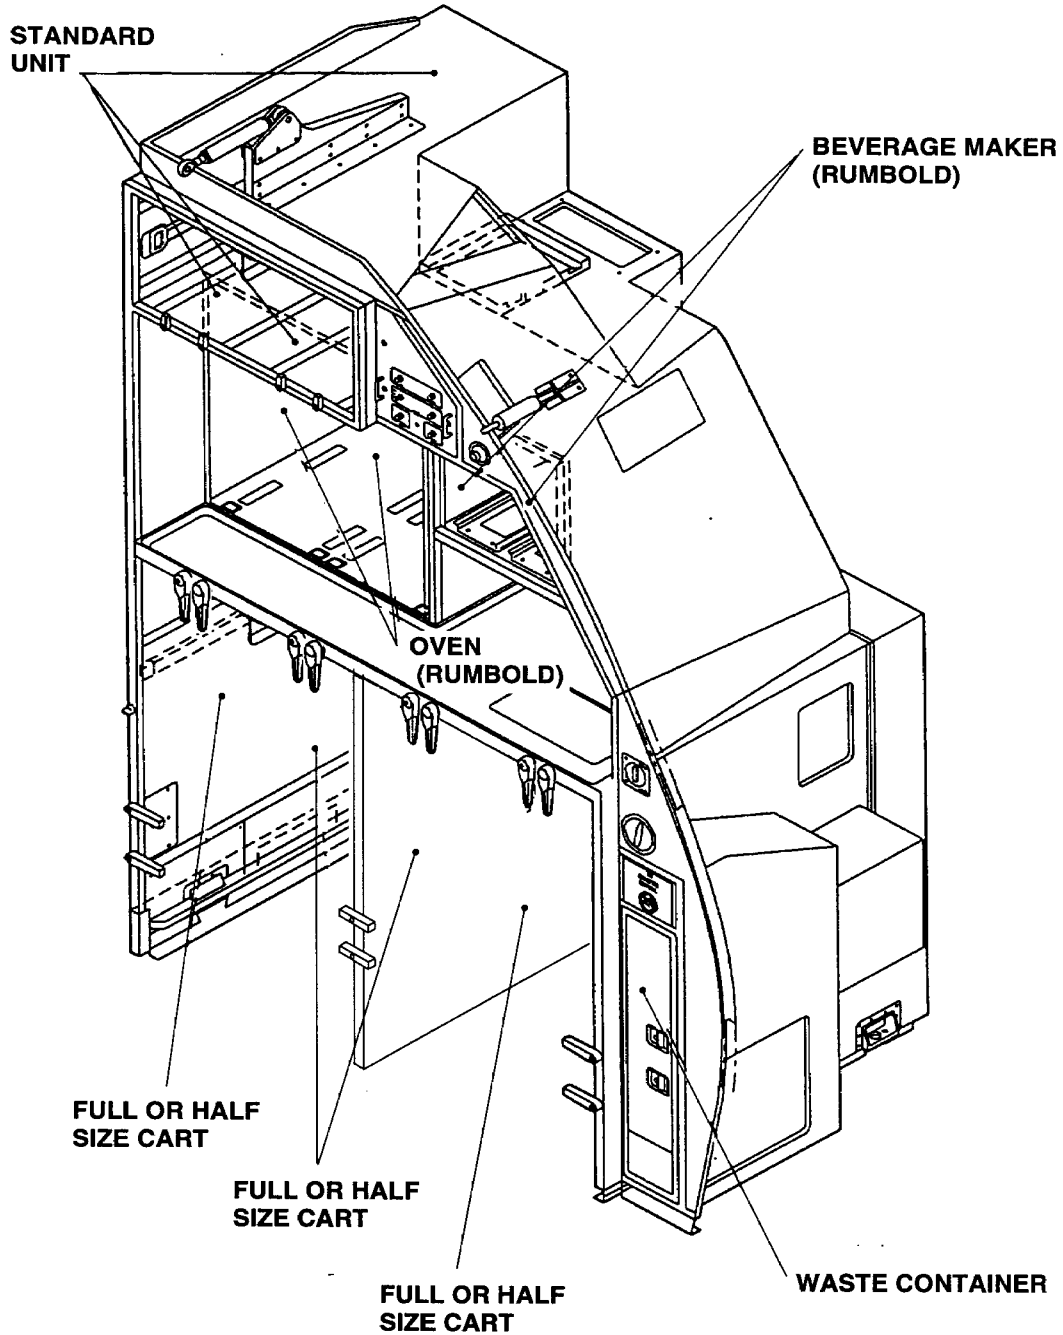

DRIESSEN

AIRCRAFT INTERIOR SYSTEMS

COMPONENT MAINTENANCE MANUAL

PART NO. 101722

101722-201,-2001

Galley 1

GENERAL ARRANGEMENT

Figure 1 (SHEET 4 OF 9)

DRIESSEN
AIRCRAFT INTERIOR SYSTEMS

COMPONENT MAINTENANCE MANUAL
PART NO. 101790

FACE VIEW

101790-1,-201
(A321-200)
Applicable Inserts
Figure 3 (SHEET 1 OF 2)

Galley 2

25-33-89

Page 6
Nov 30/99

DRIESSEN
 AIRCRAFT INTERIOR SYSTEMS
COMPONENT MAINTENANCE MANUAL
PART NO. 101791

FACE VIEW

Galley 5

Applicable Inserts (A321-200)
Figure 3 (SHEET 1 OF 3)

25-33-90