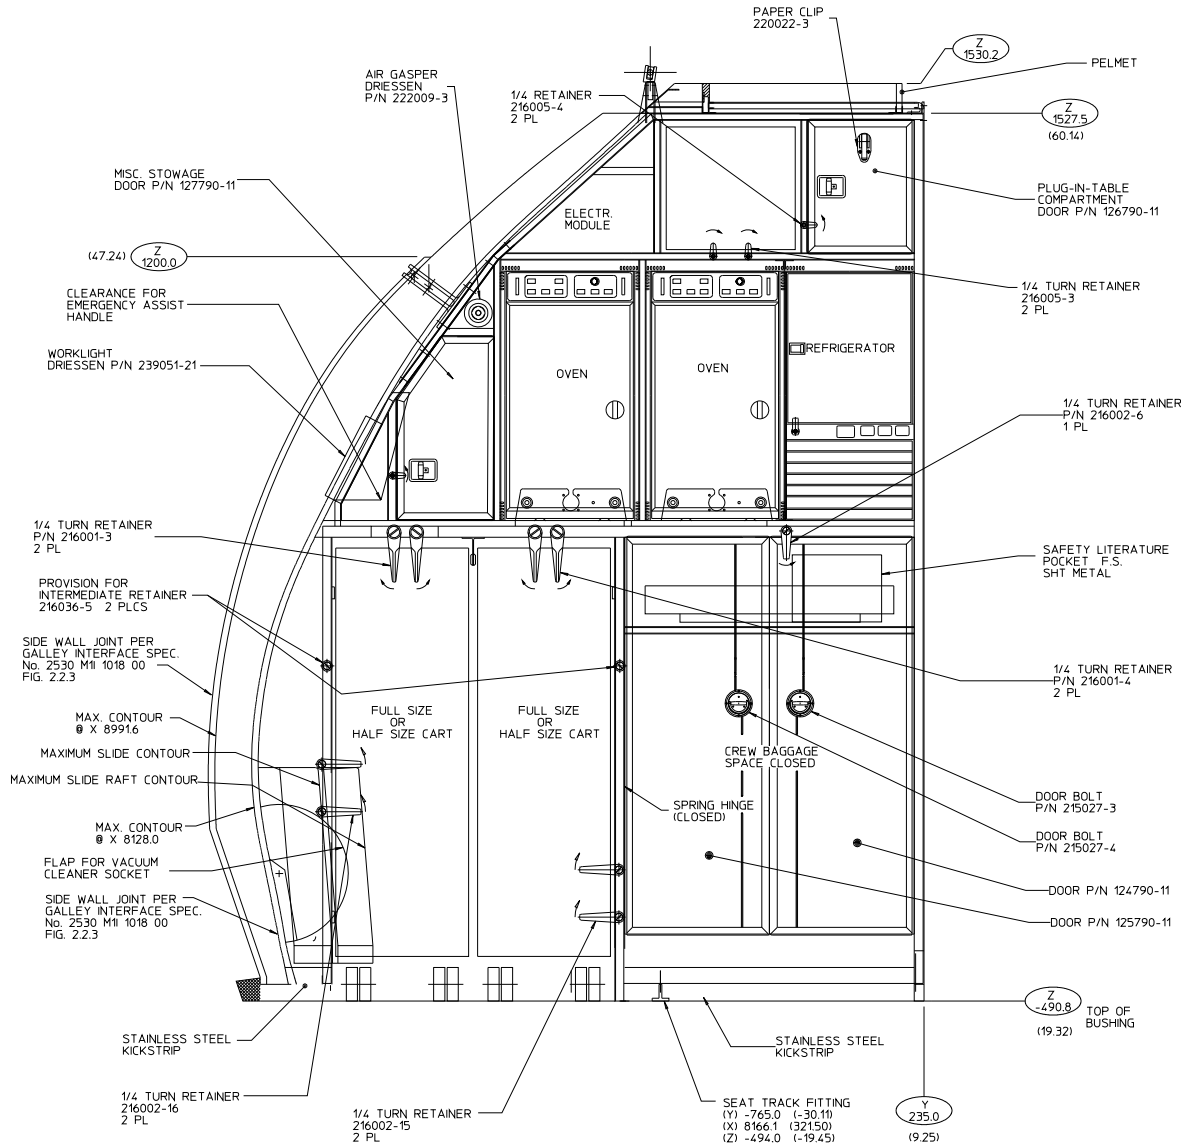

DRIESSEN

AIRCRAFT INTERIOR SYSTEMS

COMPONENT MAINTENANCE MANUAL

PART NO. 101722

101722-201,-2001

Galley 1

GENERAL ARRANGEMENT

Figure 1 (SHEET 4 OF 9)

DRIESSEN
AIRCRAFT INTERIOR SYSTEMS

COMPONENT MAINTENANCE MANUAL
PART NO. 101790

FACE VIEW

101790-1,-201
(A321-200)
Applicable Inserts
Figure 3 (SHEET 1 OF 2)

Galley 2

25-33-89

Page 6
Nov 30/99

DRIESSEN
 AIRCRAFT INTERIOR SYSTEMS
COMPONENT MAINTENANCE MANUAL
PART NO. 101791

FACE VIEW

Galley 5

Applicable Inserts (A321-200)
Figure 3 (SHEET 1 OF 3)

25-33-90